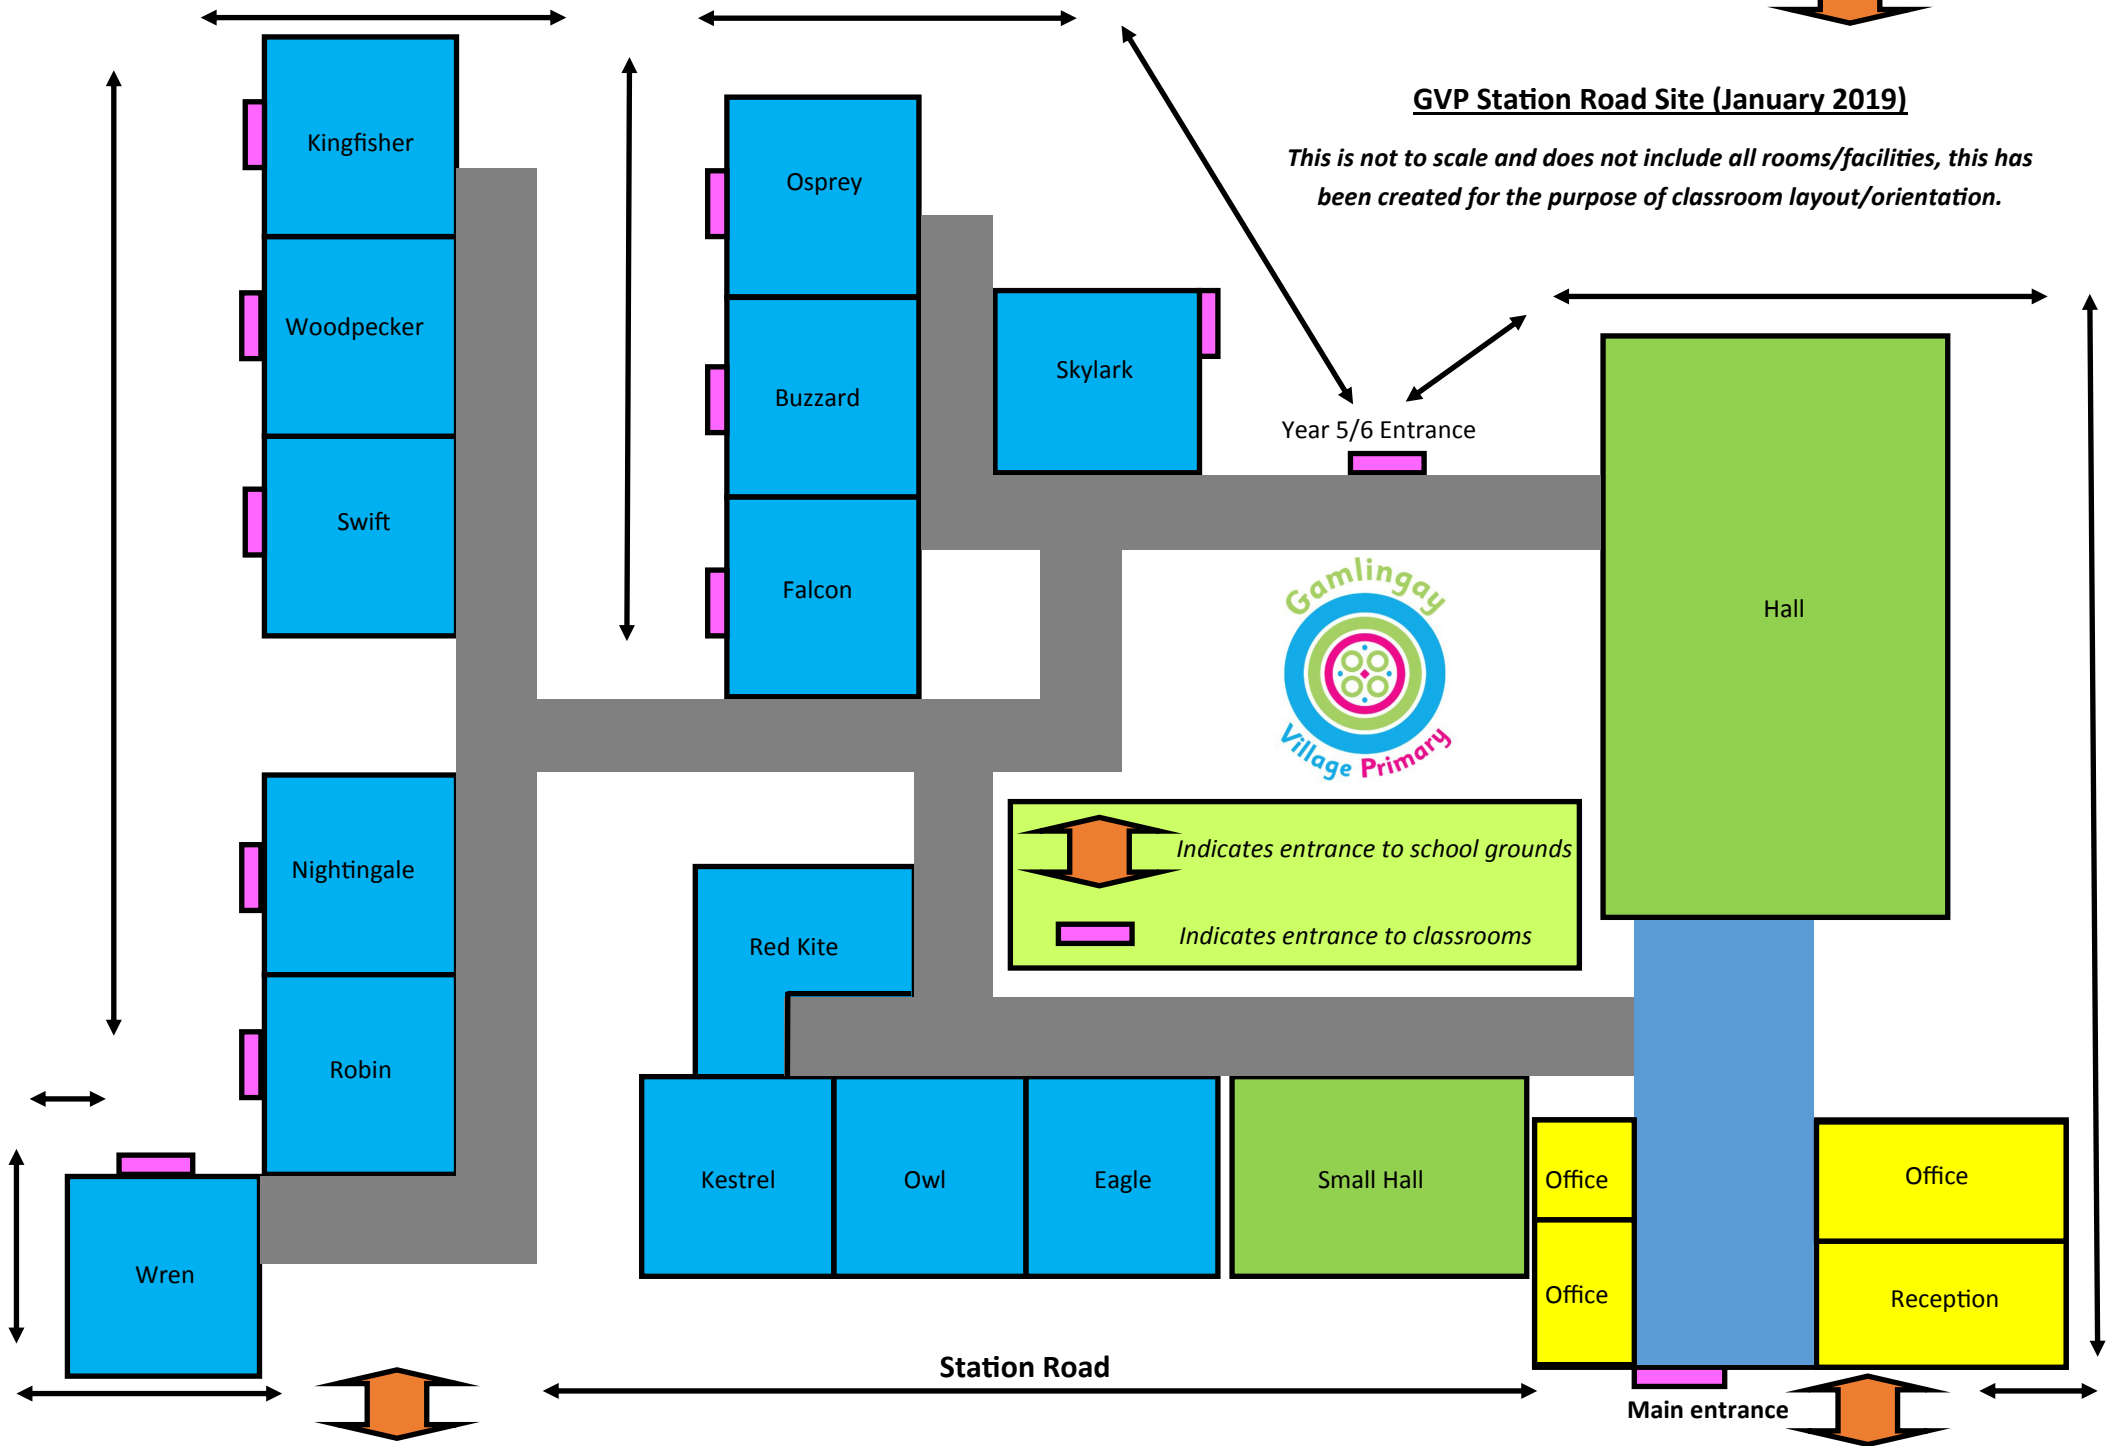

GVP Station Road Site (January 2019)

This is not to scale and does not include all rooms/facilities, this has been created for the purpose of classroom layout/orientation.

Year 5/6 Entrance

Hall

Indicates entrance to school grounds

Indicates entrance to classrooms

Station Road

Main entrance

Kingfisher

Woodpecker

Swift

Nightingale

Robin

Small Hall

Office

Office

Office

Reception

Skylark